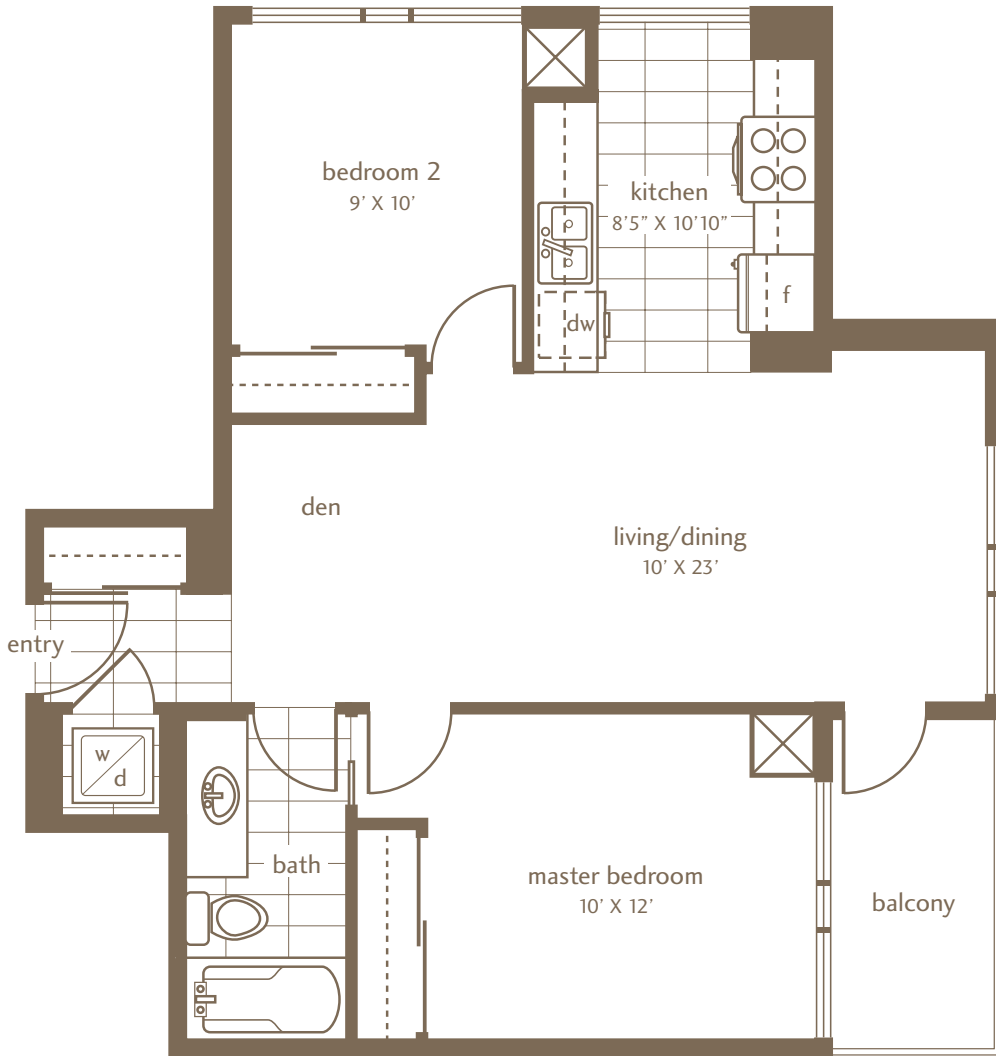

2 BEDROOM + DEN 750 SQ FT BALCONY 50 SQ FT

TOTAL **800** SQ FT

floors 5-34

All dimensions, areas and drawings are approximate. Sizes and specifications are subject to change without notice. All illustrations are artist's concept. Actual useable floor space may vary from the stated floor area. E.&O.E.