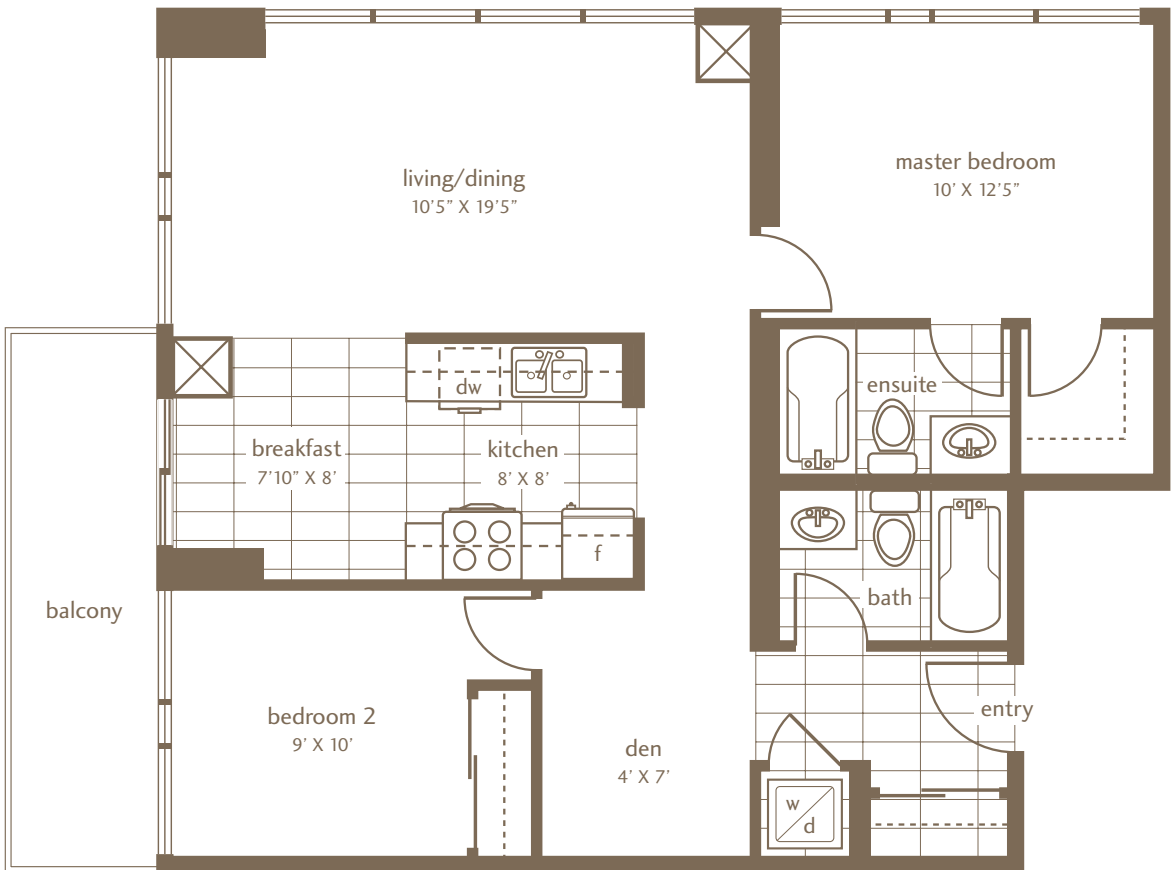

2 BEDROOM + DEN 915 SQ FT BALCONY 90 SQ FT

TOTAL **1,005** SQ FT

floors 4-34

All dimensions, areas and drawings are approximate. Sizes and specifications are subject to change without notice. All illustrations are artist's concept. Actual useable floor space may vary from the stated floor area. E.&O.E.