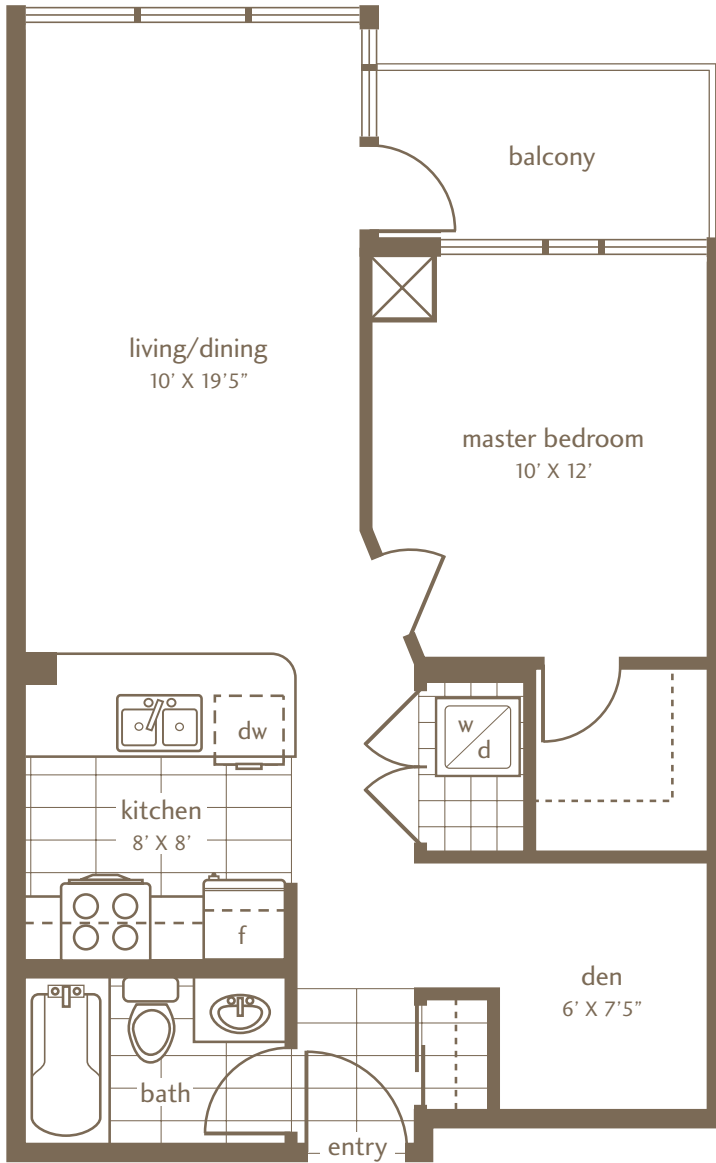

1 BEDROOM + DEN 645 SQ FT BALCONY 50 SQ FT

TOTAL **695** SQ FT

All dimensions, areas and drawings are approximate. Sizes and specifications are subject to change without notice. All illustrations are artist's concept. Actual useable floor space may vary from the stated floor area. E.&O.E.