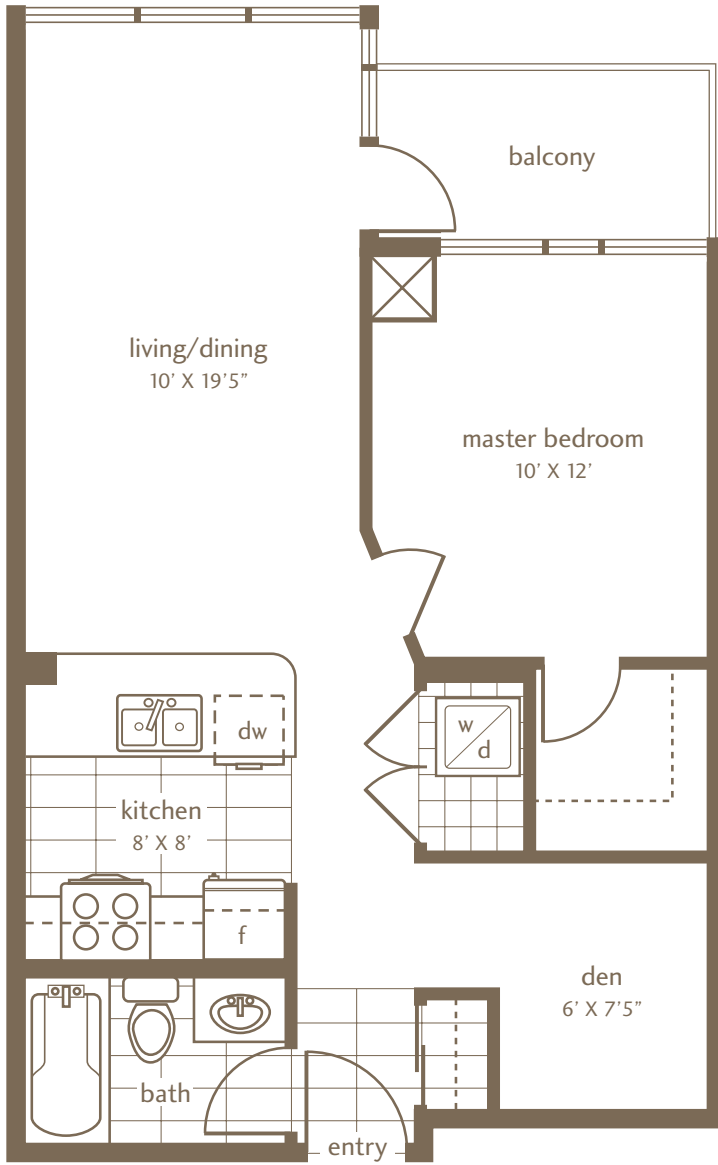

1 BEDROOM + DEN 645 SQ FT BALCONY 50 SQ FT

TOTAL **695** SQ FT

All dimensions, areas and drawings are approximate. Sizes and specifications are subject to change without notice. All illustrations are artist's concept. Actual useable floor space may vary from the stated floor area. E.&O.E.