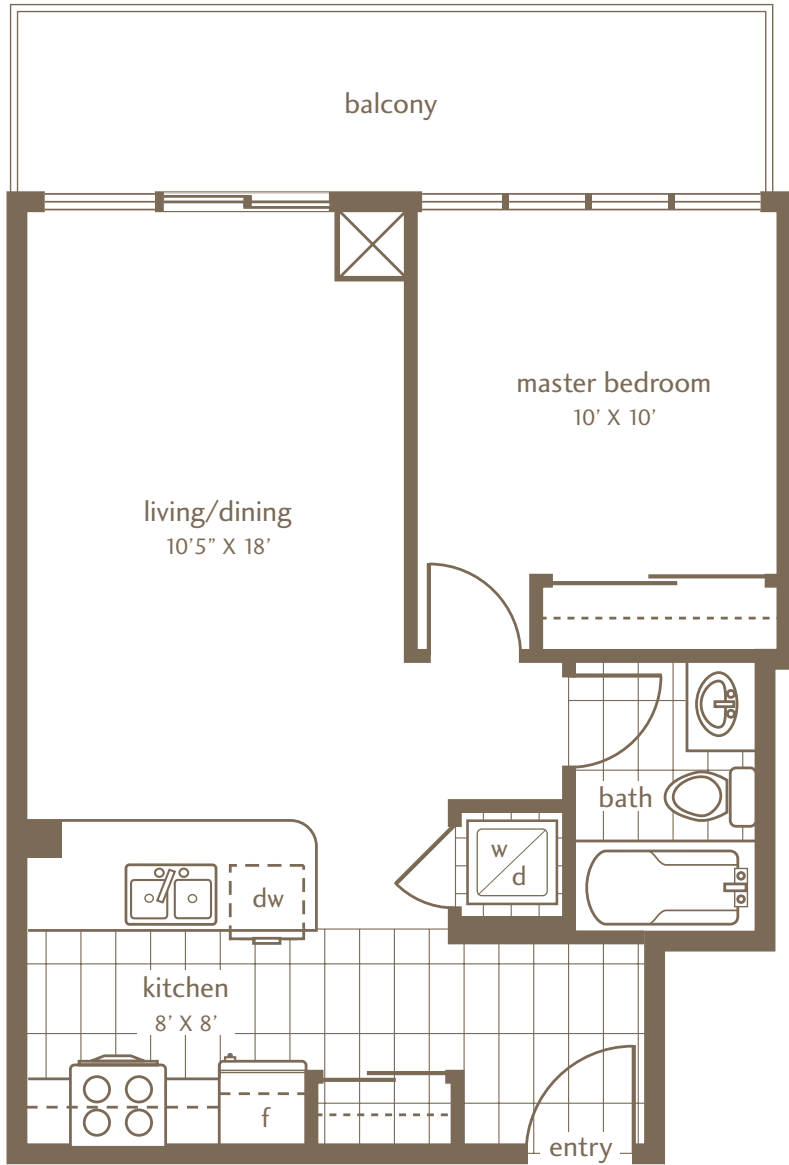

FLOORPLAN

1

1 BEDROOM 575 SQ FT BALCONY 105 SQ FT

TOTAL **680** SQ FT

All dimensions, areas and drawings are approximate. Sizes and specifications are subject to change without notice. All illustrations are artist's concept. Actual useable floor space may vary from the stated floor area. E.&O.E.