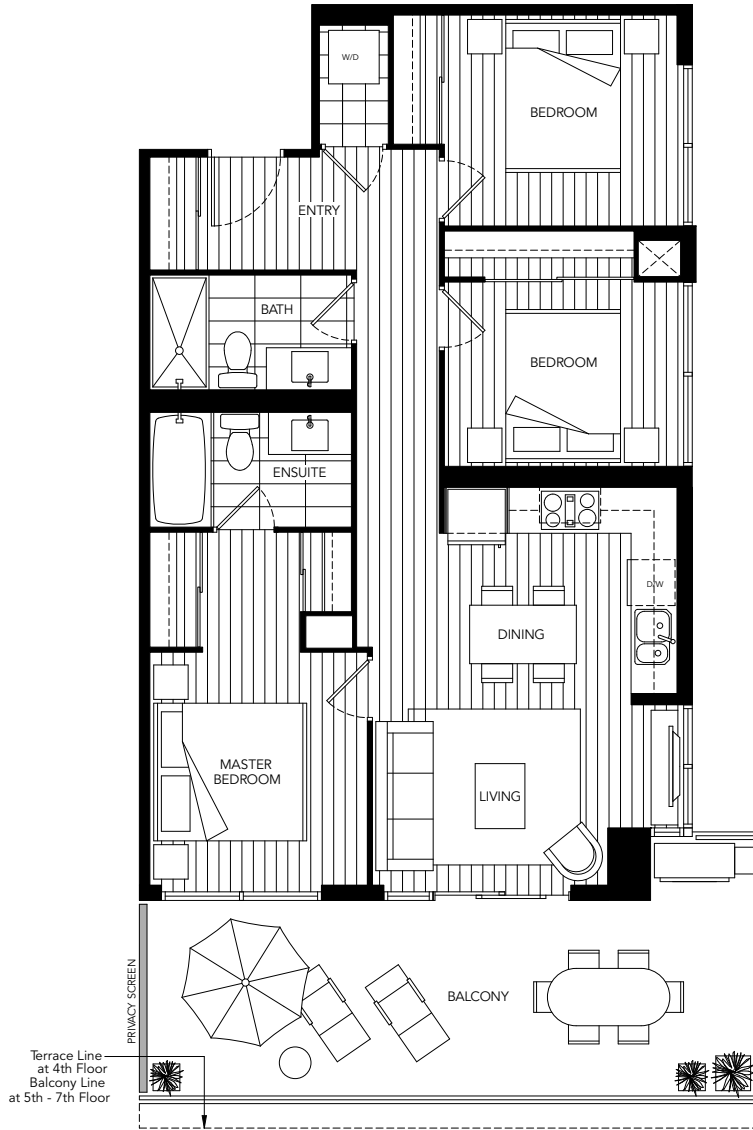

PLAN M
3 BEDROOM
900 SQ. FT.

SUITE 312 - 712

3rd Floor Keyplan
Balcony 149 Sq.Ft.

4th Floor Keyplan
Terrace 233 Sq.Ft.

5th-7th Floor Keyplan
Balcony 241 Sq.Ft.