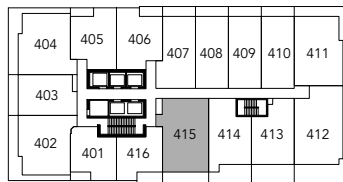

PLAN C
2 BEDROOM + STUDY

SUITE 907 - 4507
885 SQ. FT.

SUITE 807
900 SQ. FT.

8th Floor Keyplan
Terrace 398 Sq.Ft.

9th - 45th Floor Keyplan
Balcony 206 Sq.Ft.

PLAN P
 2 BEDROOM + DEN
 868 SQ. FT.
 SUITE 315 - 715

3rd Floor Keyplan
 Balcony 52 Sq.Ft.

4th Floor Keyplan
 Balcony 100 Sq.Ft.

5th-7th Floor Keyplan
 Balcony 108 Sq.Ft.