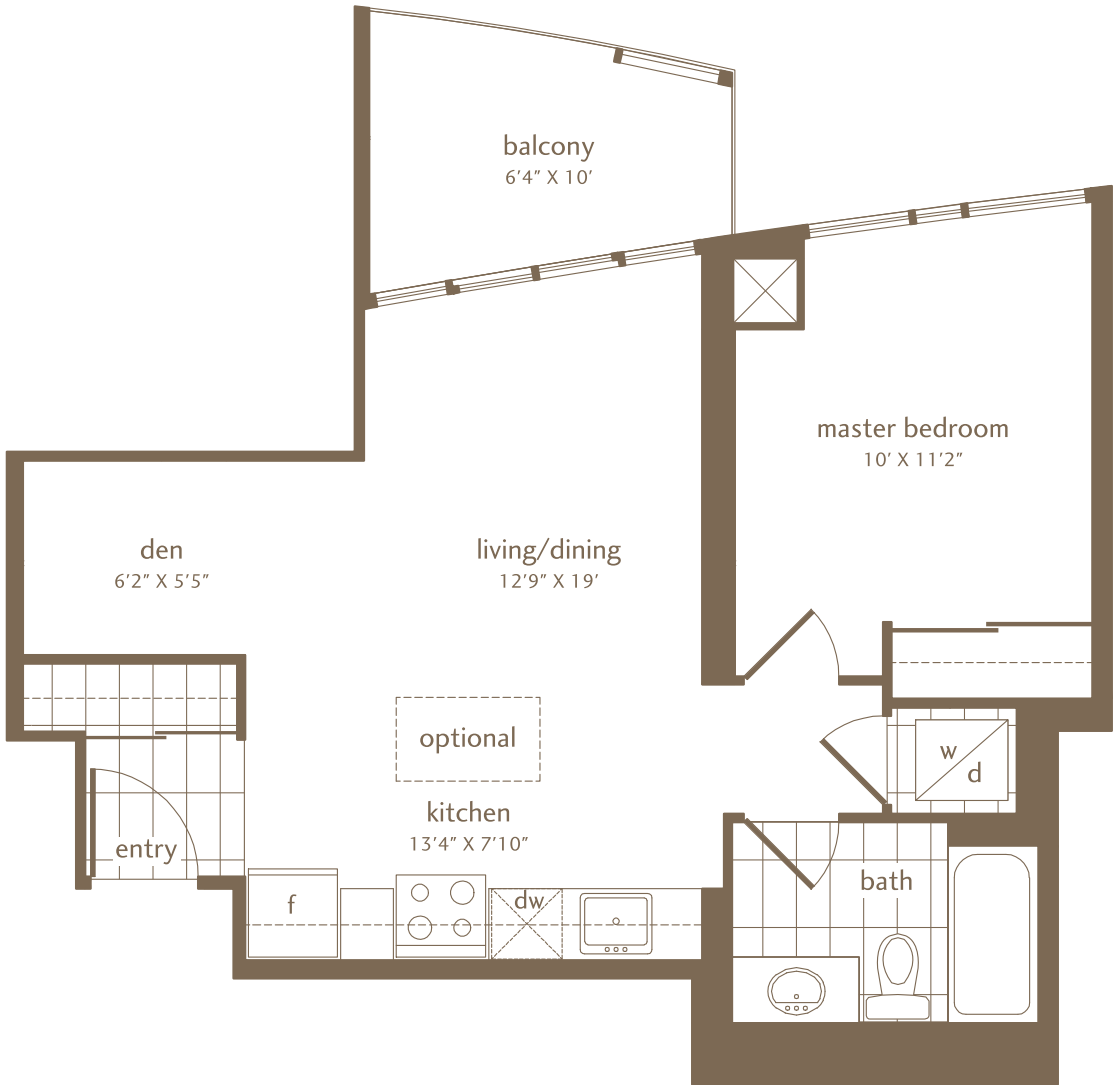

WALNUT

1 BEDROOM + DEN 575 SQ FT BALCONY 64 SQ FT

TOTAL **639** SQ FT

All dimensions, areas and drawings are approximate. Sizes and specifications are subject to change without notice. All illustrations are artist's concept. Actual useable floor space may vary from the stated floor area. E.&O.E.