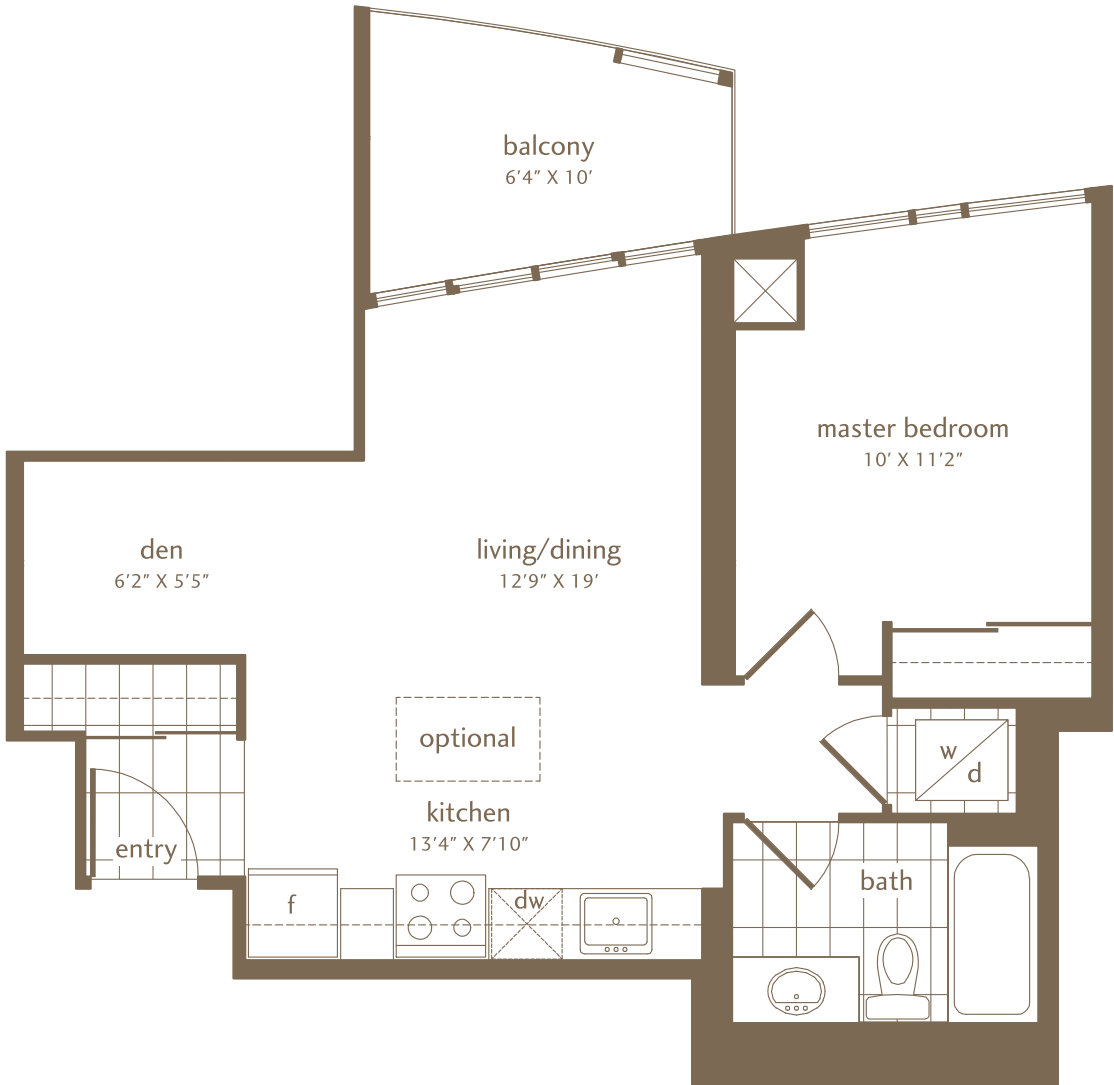

# WALNUT

1 BEDROOM + DEN 575 SQ FT BALCONY 64 SQ FT

TOTAL **639** SQ FT

All dimensions, areas and drawings are approximate. Sizes and specifications are subject to change without notice. All illustrations are artist's concept. Actual useable floor space may vary from the stated floor area. E.&O.E.