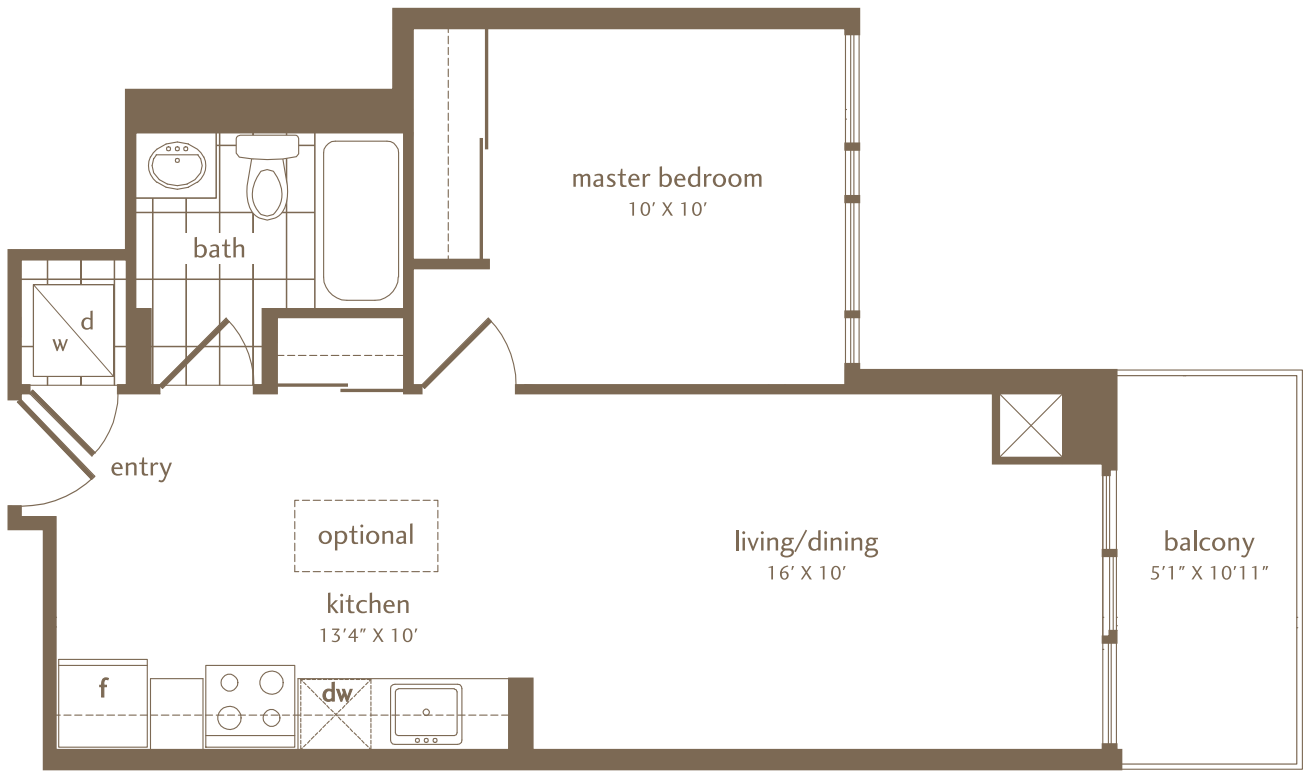

TULIP

1 BEDROOM 542 SQ FT BALCONY 58 SQ FT

TOTAL **600** SQ FT

All dimensions, areas and drawings are approximate. Sizes and specifications are subject to change without notice. All illustrations are artist's concept. Actual useable floor space may vary from the stated floor area. E.&O.E.