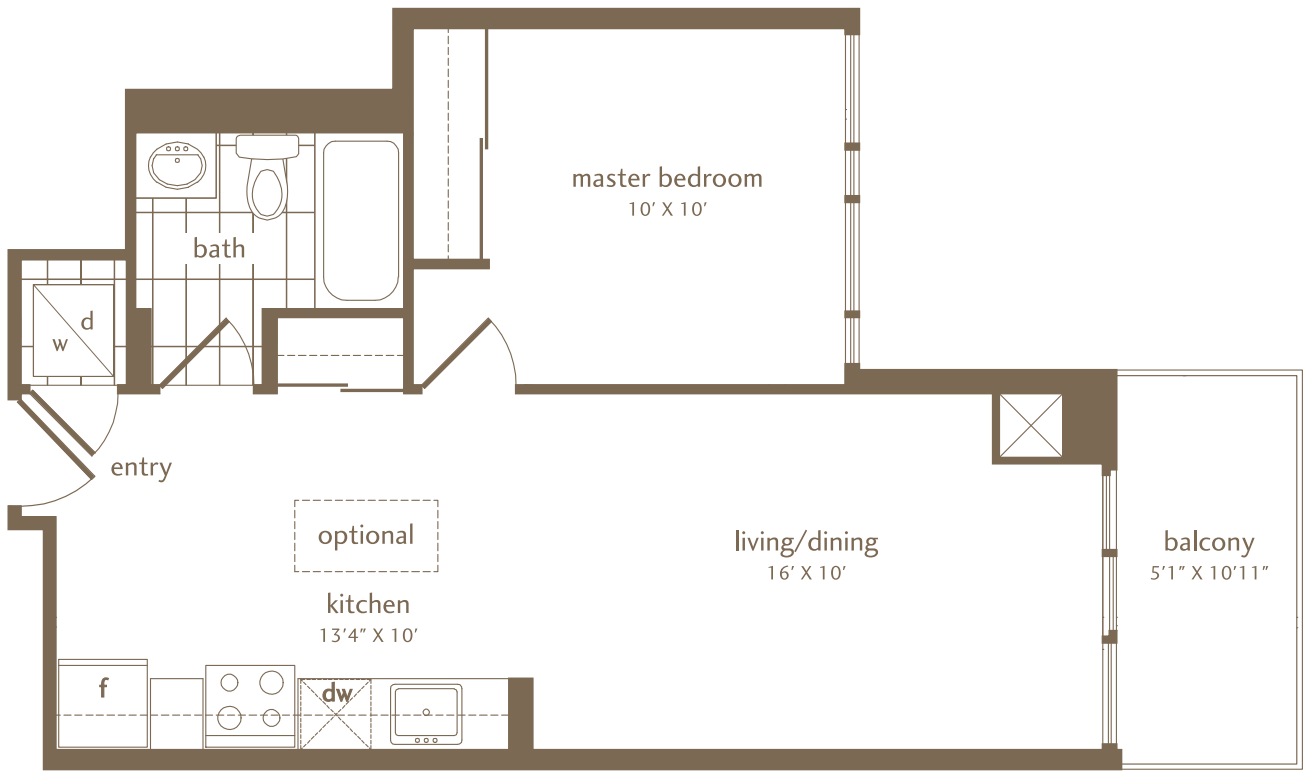

TULIP

1 BEDROOM 542 SQ FT BALCONY 58 SQ FT

TOTAL **600** SQ FT

floor 5

floors 6-35

All dimensions, areas and drawings are approximate. Sizes and specifications are subject to change without notice. All illustrations are artist's concept. Actual useable floor space may vary from the stated floor area. E.&O.E.