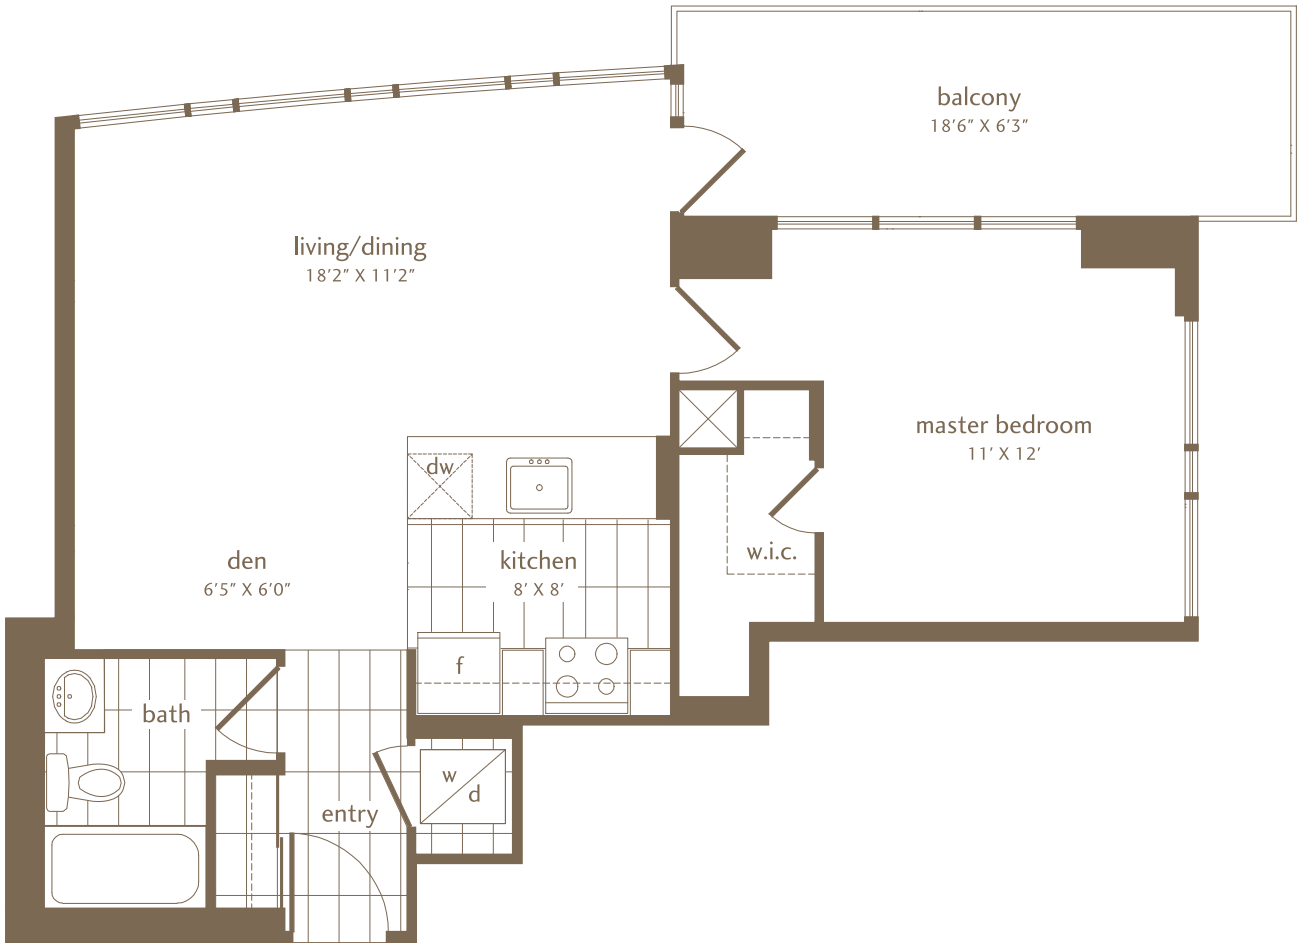

# OAK

1 BEDROOM + DEN 677 SQ FT BALCONY 120 SQ FT

TOTAL 797 SQ FT

All dimensions, areas and drawings are approximate. Sizes and specifications are subject to change without notice. All illustrations are artist's concept. Actual useable floor space may vary from the stated floor area. E.&O.E.