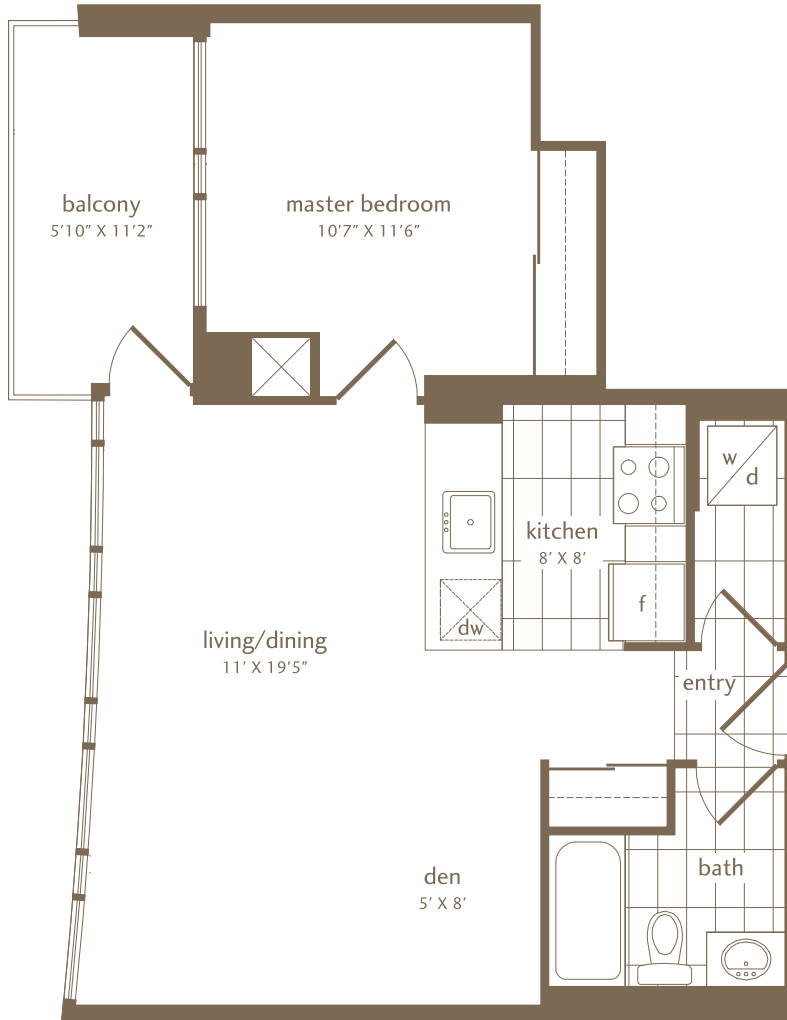

MAPLE

1 BEDROOM + DEN 634 SQ FT BALCONY 71 SQ FT

TOTAL 705 SQ FT

All dimensions, areas and drawings are approximate. Sizes and specifications are subject to change without notice. All illustrations are artist's concept. Actual useable floor space may vary from the stated floor area. E.&O.E.