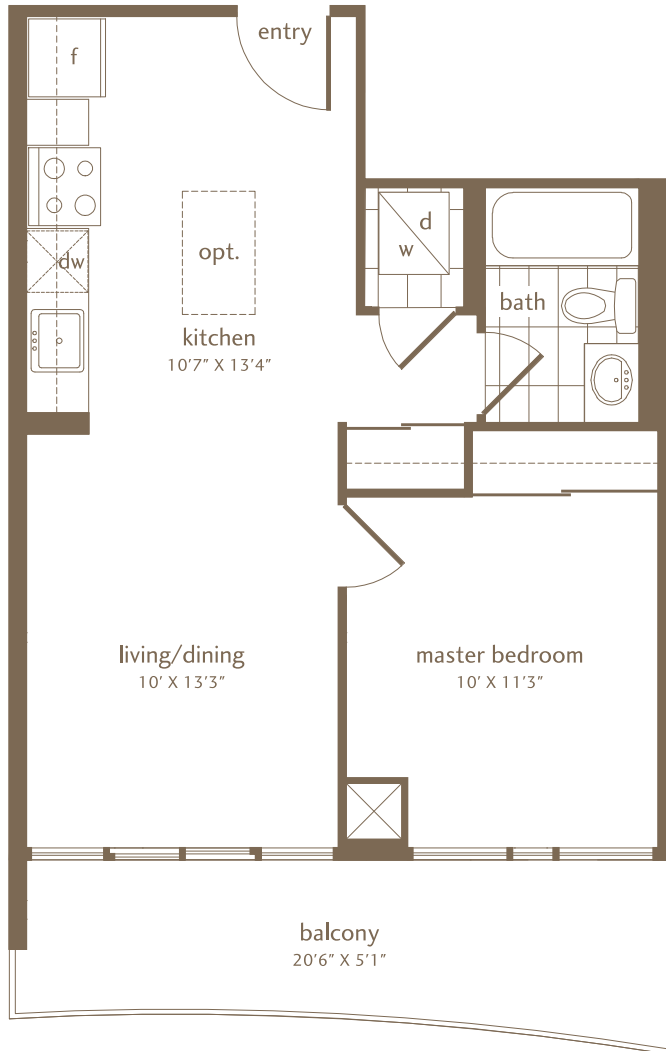

# CARDINAL

1 BEDROOM 528 SQ FT BALCONY 112 SQ FT

TOTAL **640** SQ FT

All dimensions, areas and drawings are approximate. Sizes and specifications are subject to change without notice. All illustrations are artist's concept. Actual useable floor space may vary from the stated floor area. E.&O.E.