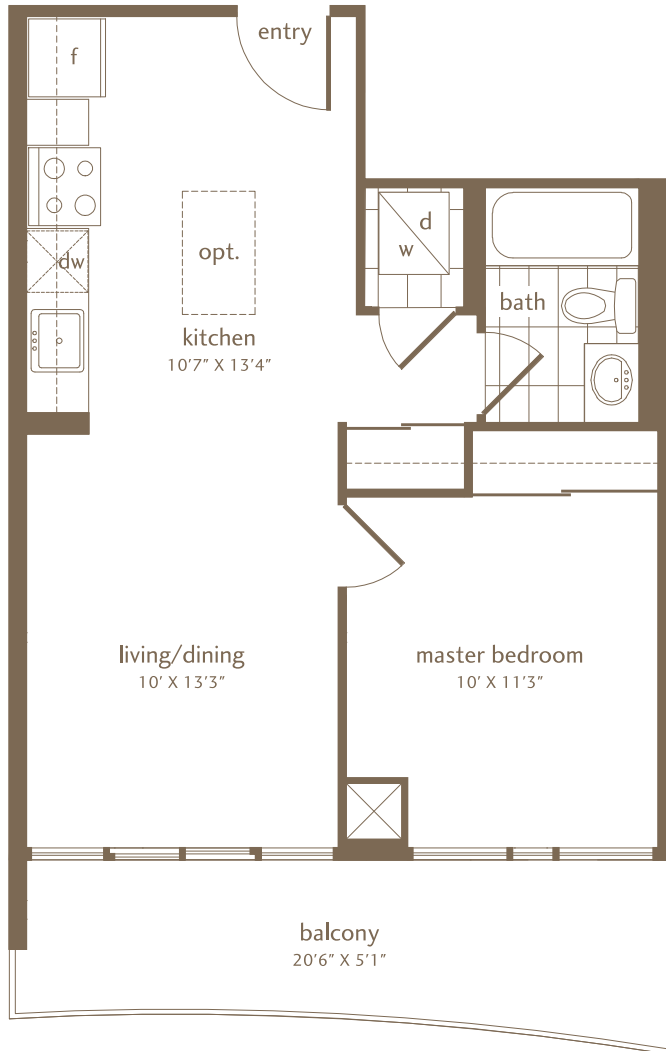

CARDINAL

1 BEDROOM 528 SQ FT BALCONY 112 SQ FT

TOTAL **640** SQ FT

All dimensions, areas and drawings are approximate. Sizes and specifications are subject to change without notice. All illustrations are artist's concept. Actual useable floor space may vary from the stated floor area. E.&O.E.