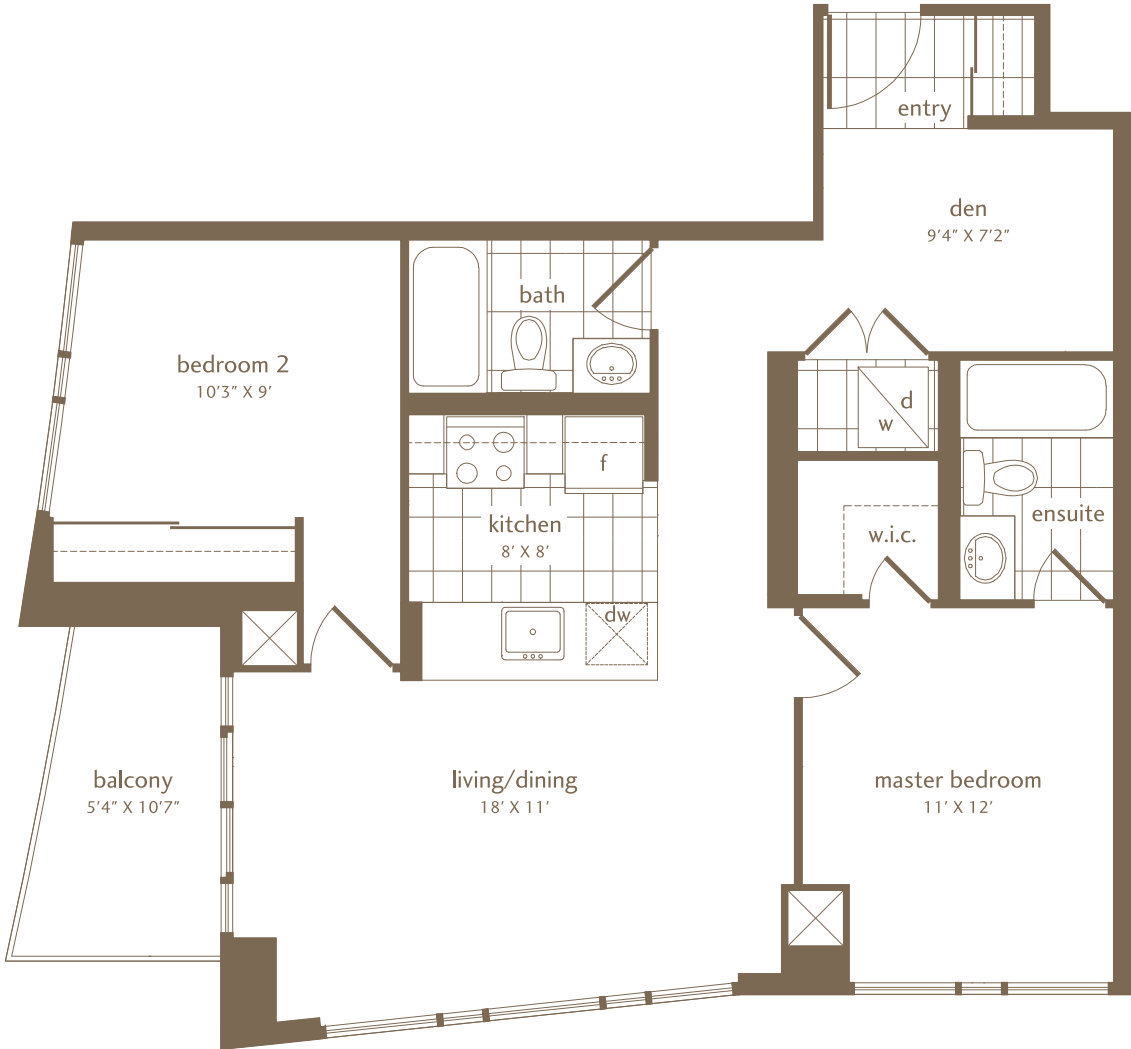

# BOXWOOD

2 BEDROOM + DEN 871 SQ FT BALCONY 63 SQ FT

TOTAL **934** SQ FT

All dimensions, areas and drawings are approximate. Sizes and specifications are subject to change without notice. All illustrations are artist's concept. Actual useable floor space may vary from the stated floor area. E.&O.E.