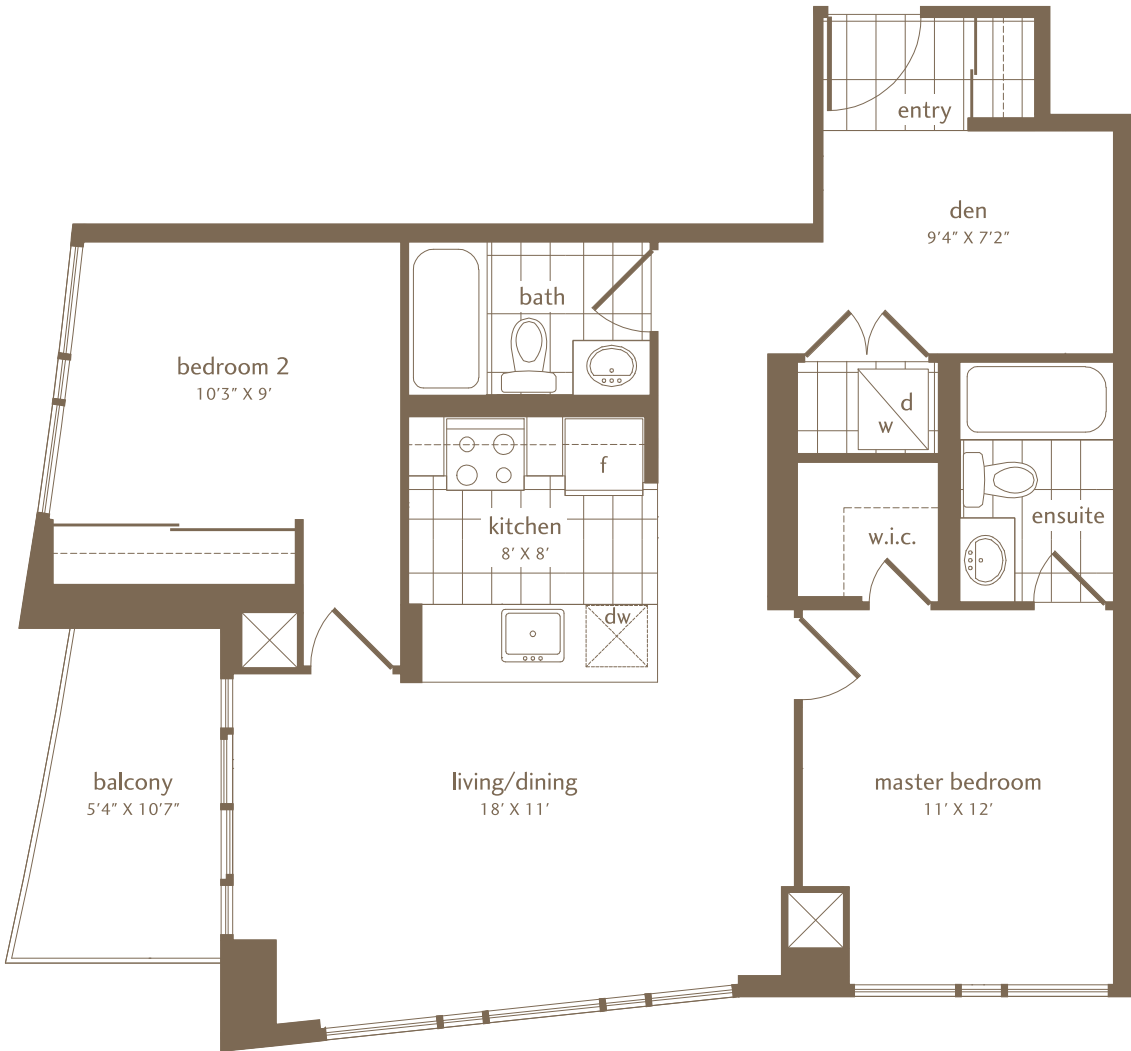

BOXWOOD

2 BEDROOM + DEN 871 SQ FT BALCONY 63 SQ FT

TOTAL **934** SQ FT

All dimensions, areas and drawings are approximate. Sizes and specifications are subject to change without notice. All illustrations are artist's concept. Actual useable floor space may vary from the stated floor area. E.&O.E.