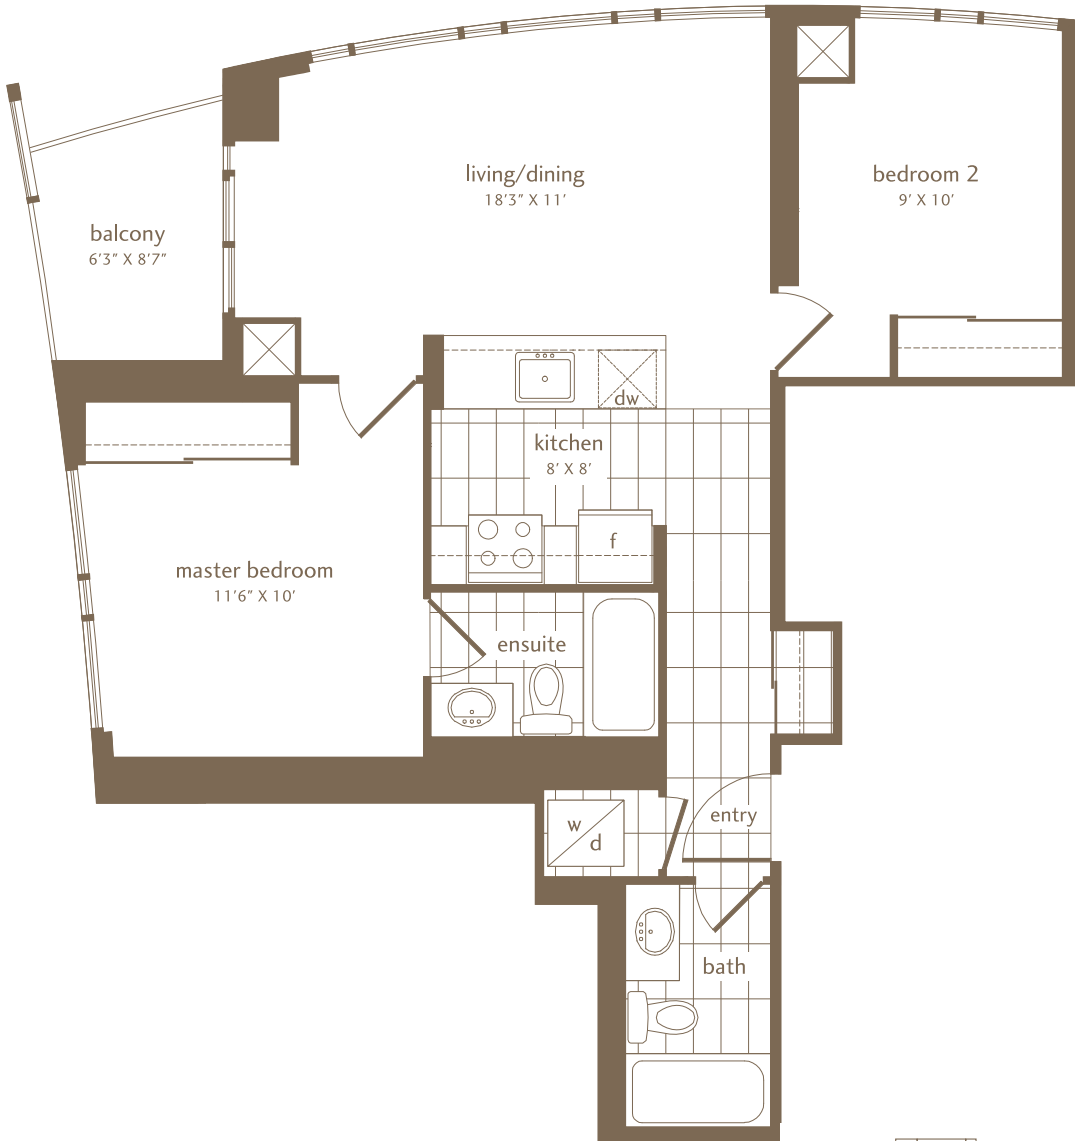

BLUE JAY

2 BEDROOM 779 SQ FT BALCONY 58 SQ FT

TOTAL 837 SQ FT

floor 5

floors 6-35

All dimensions, areas and drawings are approximate. Sizes and specifications are subject to change without notice. All illustrations are artist's concept. Actual useable floor space may vary from the stated floor area. E.&O.E.