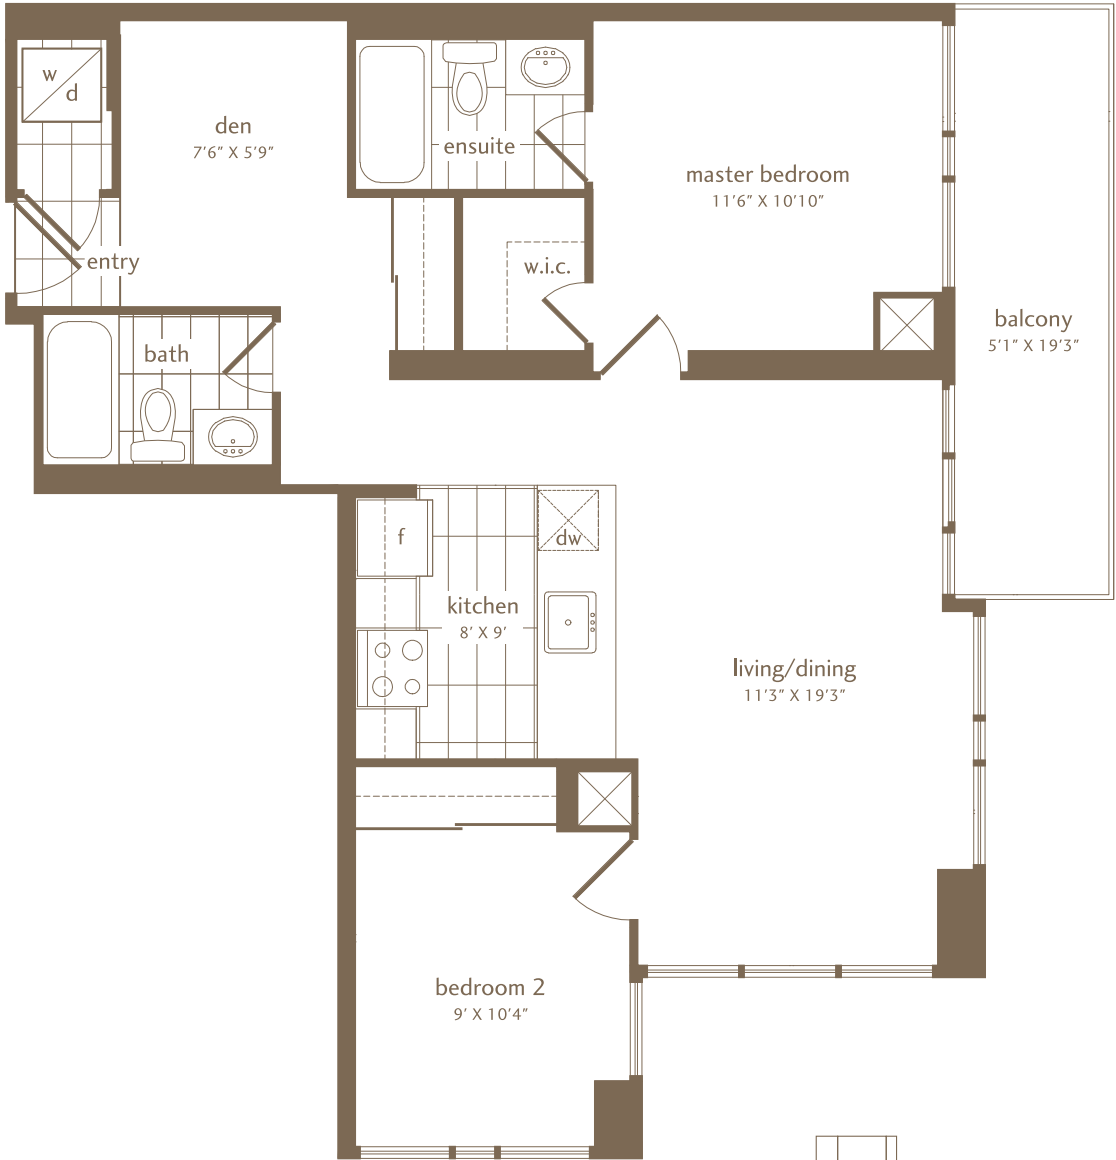

# BIRCH

2 BEDROOM + DEN 884 SQ FT BALCONY 102 SQ FT

TOTAL **986** SQ FT

All dimensions, areas and drawings are approximate. Sizes and specifications are subject to change without notice. All illustrations are artist's concept. Actual useable floor space may vary from the stated floor area. E.&O.E.