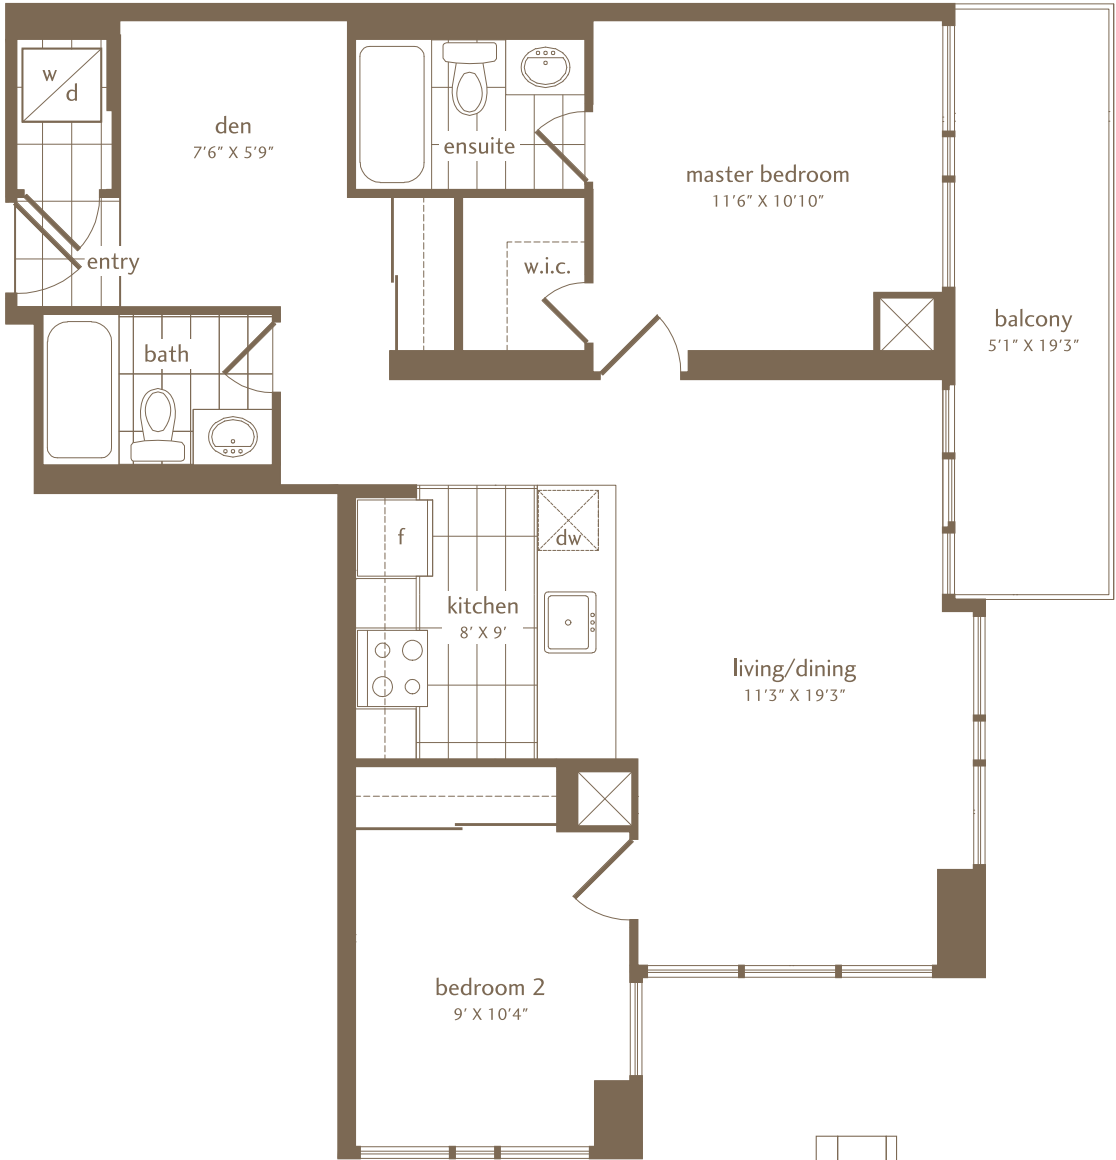

BIRCH

2 BEDROOM + DEN 884 SQ FT BALCONY 102 SQ FT

TOTAL **986** SQ FT

All dimensions, areas and drawings are approximate. Sizes and specifications are subject to change without notice. All illustrations are artist's concept. Actual useable floor space may vary from the stated floor area. E.&O.E.