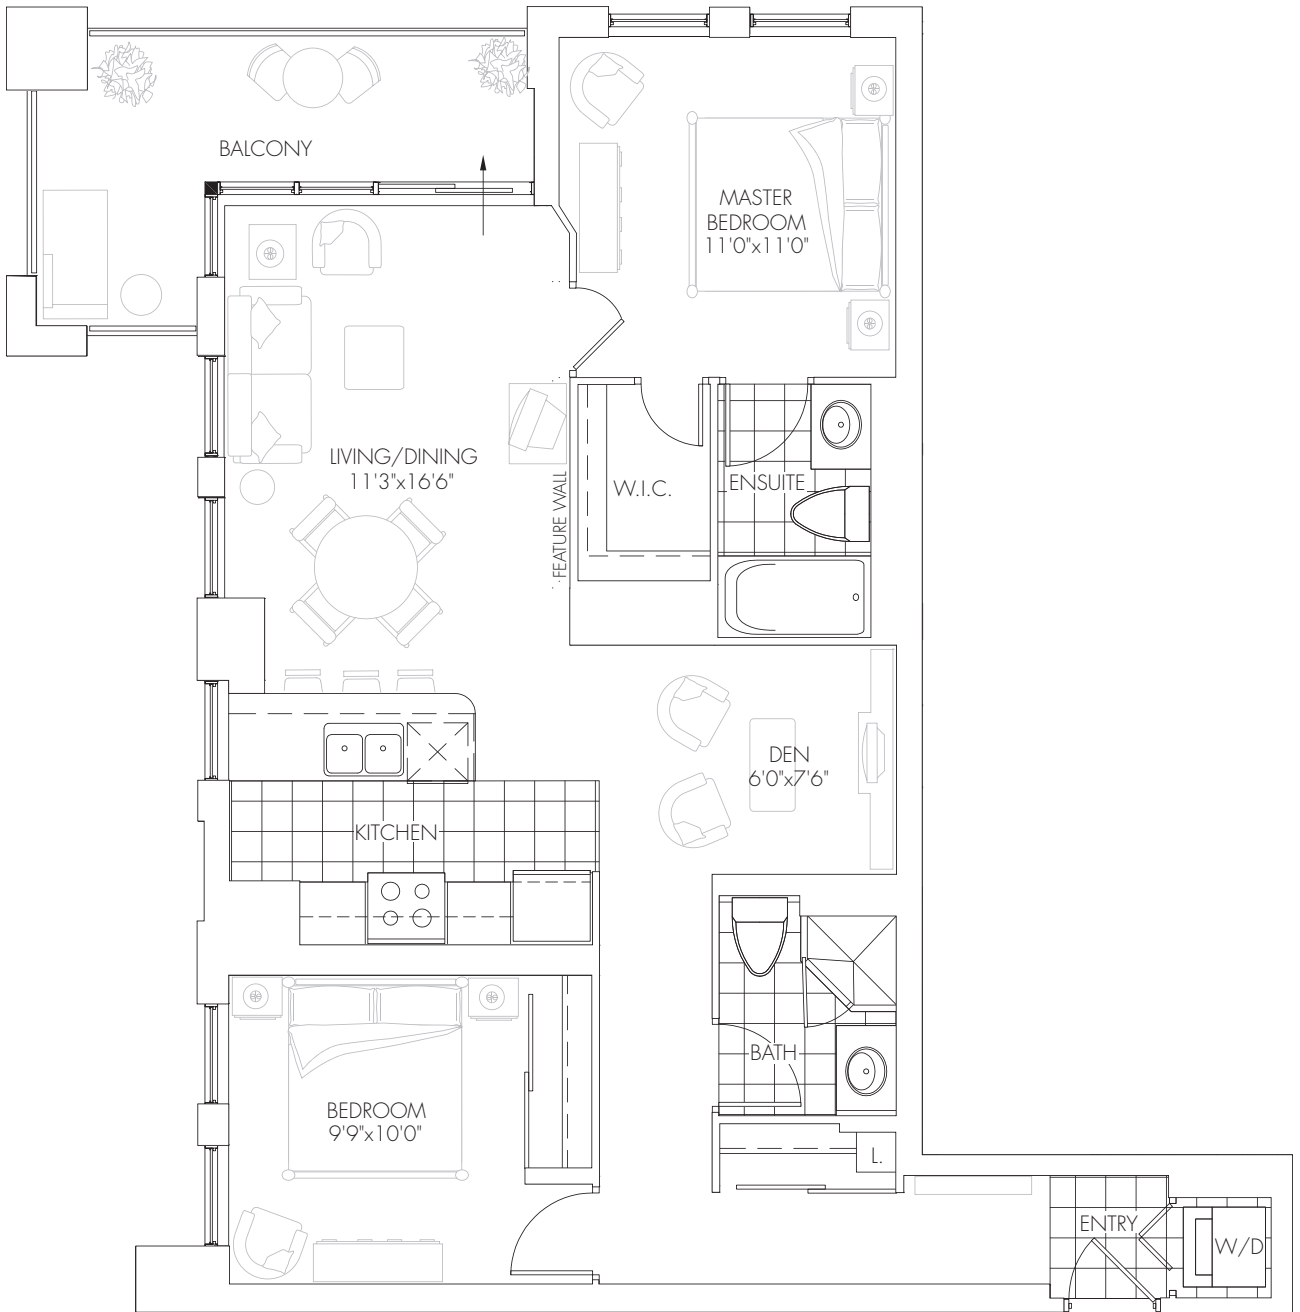

# The Vienna

Suite 2B • 961 sq. ft.

Floors 4-7

Daniels  
love where you live™

All areas and stated room dimensions are approximate. Floor area measured in accordance with Tarion Warranty Corporation bulletin #22. Actual Living area will vary from floor area stated. The Purchaser acknowledges that the actual unit purchased may be a reverse layout to the plan shown. E. & O.E.