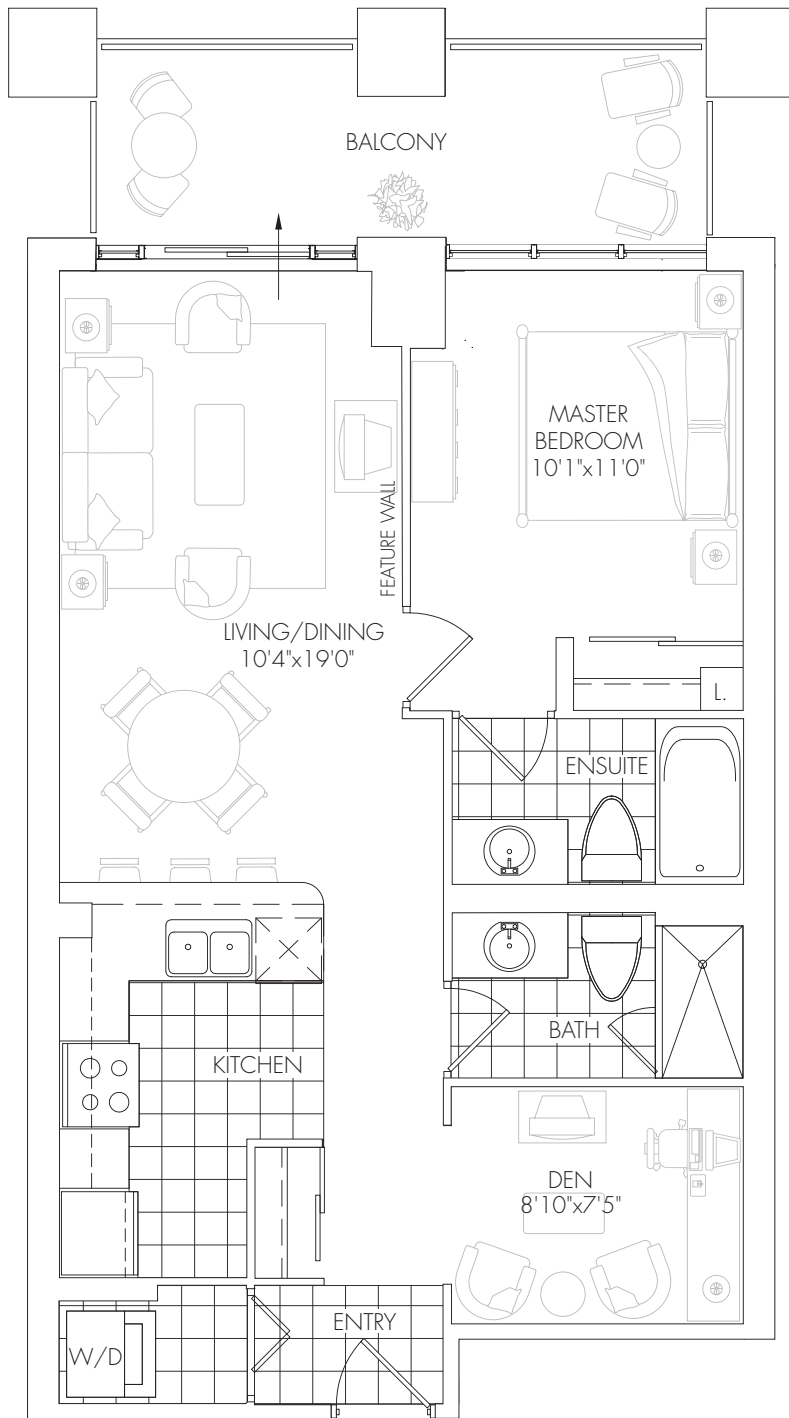

The Frankfurt

Suite 1G • 741 sq. ft.

Floors 4-7

Daniels
love where you live™

All areas and stated room dimensions are approximate. Floor area measured in accordance with Tarion Warranty Corporation bulletin #22. Actual Living area will vary from floor area stated. The Purchaser acknowledges that the actual unit purchased may be a reverse layout to the plan shown. E. & O.E.