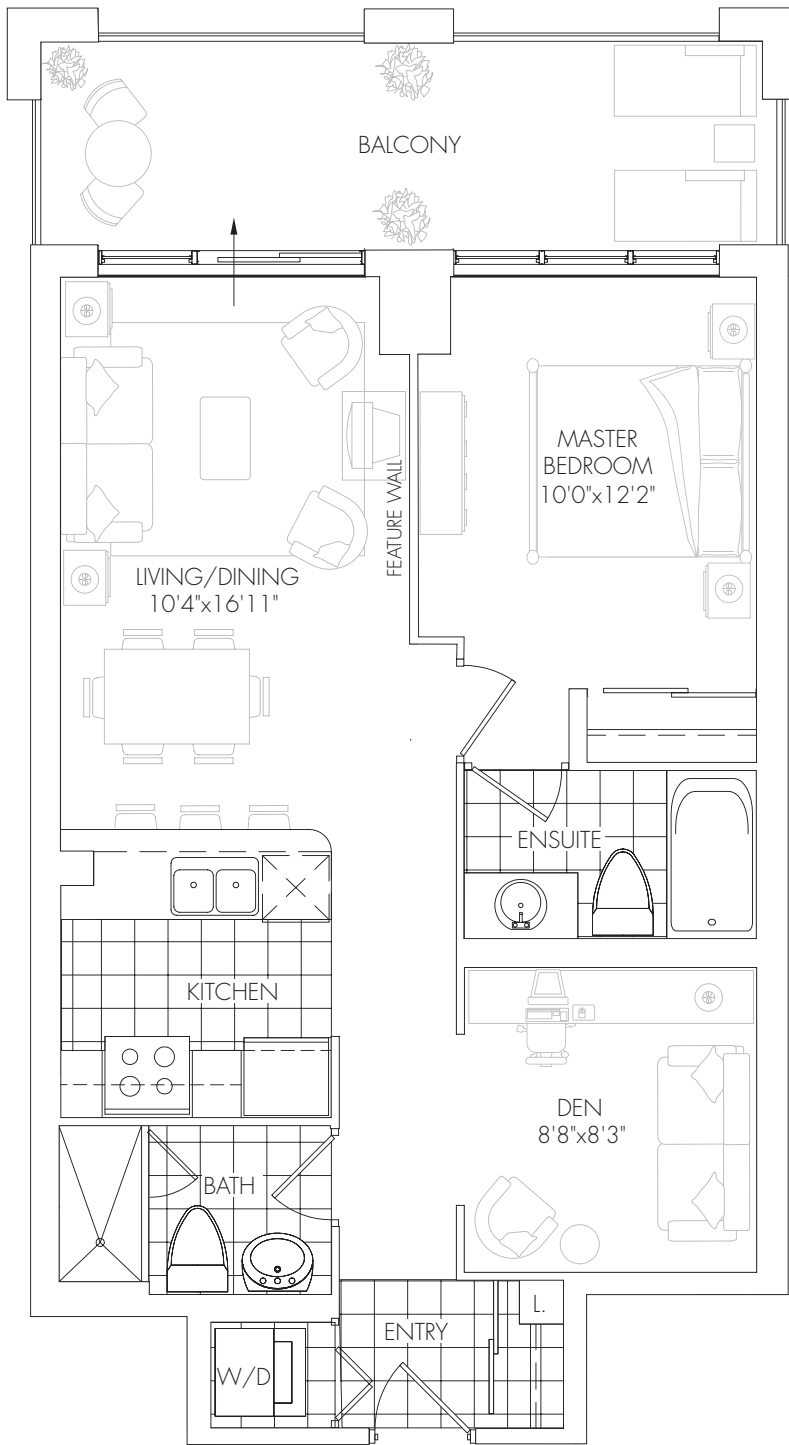

The Brussels

Suite 1D-1 • 720 sq. ft.

Floors 8-31

Daniels
love where you live™

All areas and stated room dimensions are approximate. Floor area measured in accordance with Tarion Warranty Corporation bulletin #22. Actual Living area will vary from floor area stated. The Purchaser acknowledges that the actual unit purchased may be a reverse layout to the plan shown. E. & O.E.