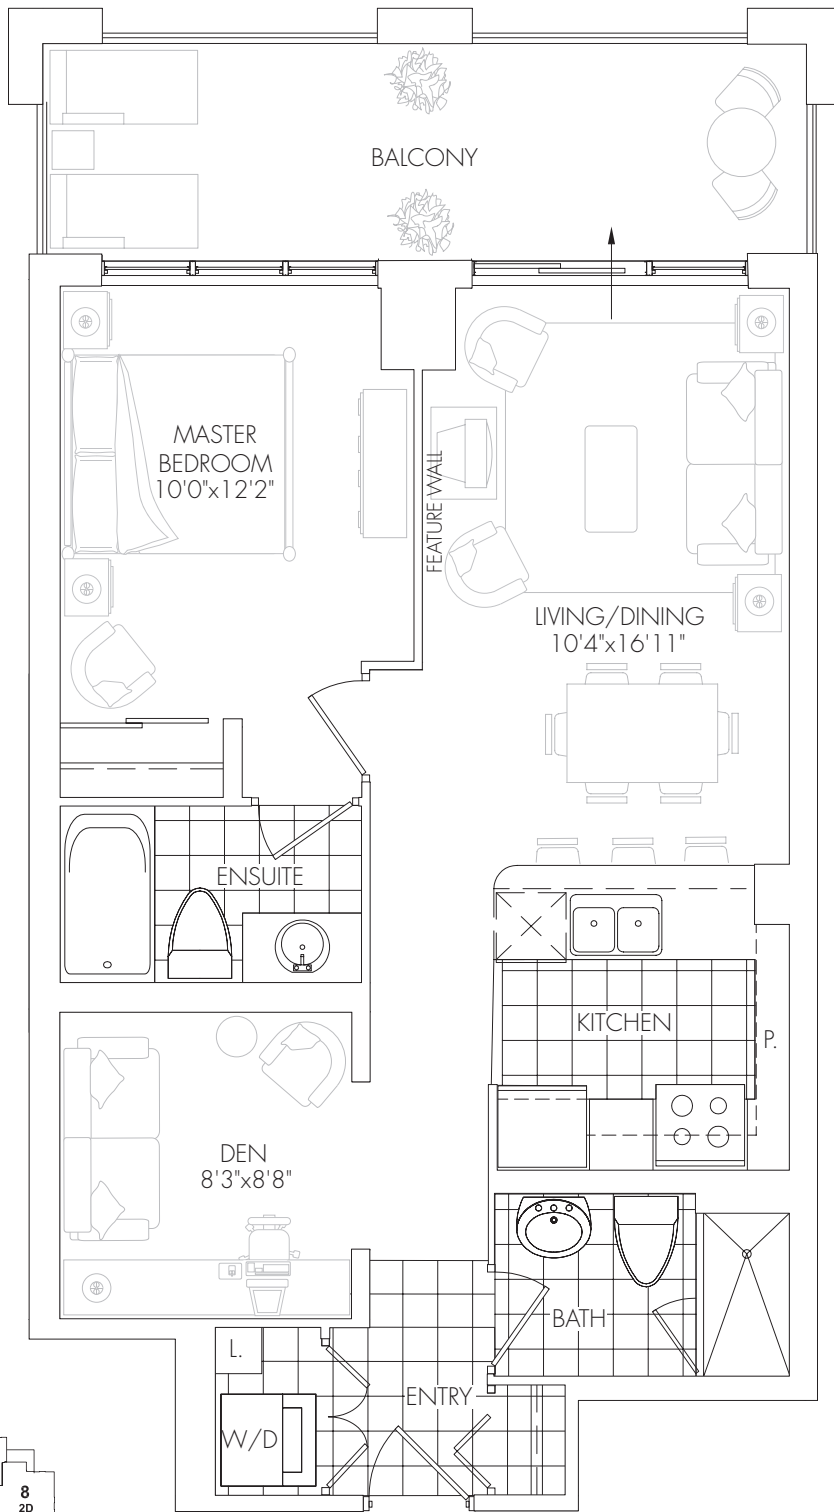

# The Luxembourg

Suite 1D • 720 sq. ft.

Floors 8-31

Daniels  
love where you live™

All areas and stated room dimensions are approximate. Floor area measured in accordance with Tarion Warranty Corporation bulletin #22. Actual Living area will vary from floor area stated. The Purchaser acknowledges that the actual unit purchased may be a reverse layout to the plan shown. E. & O.E.