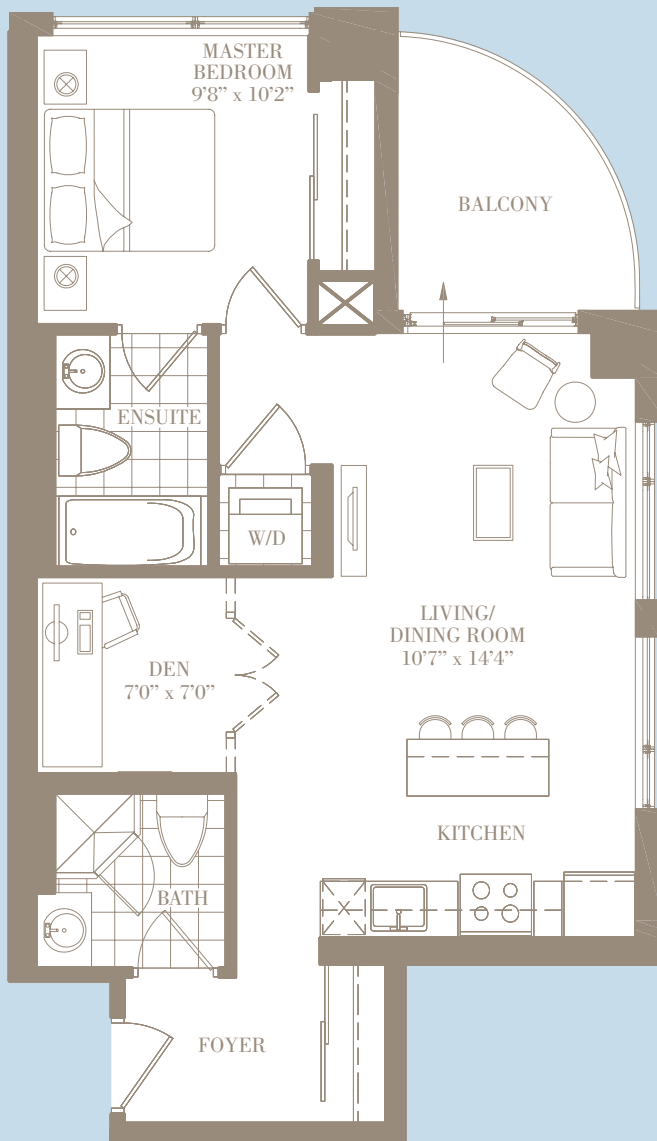

MISSISSAUGA CITY CENTRE