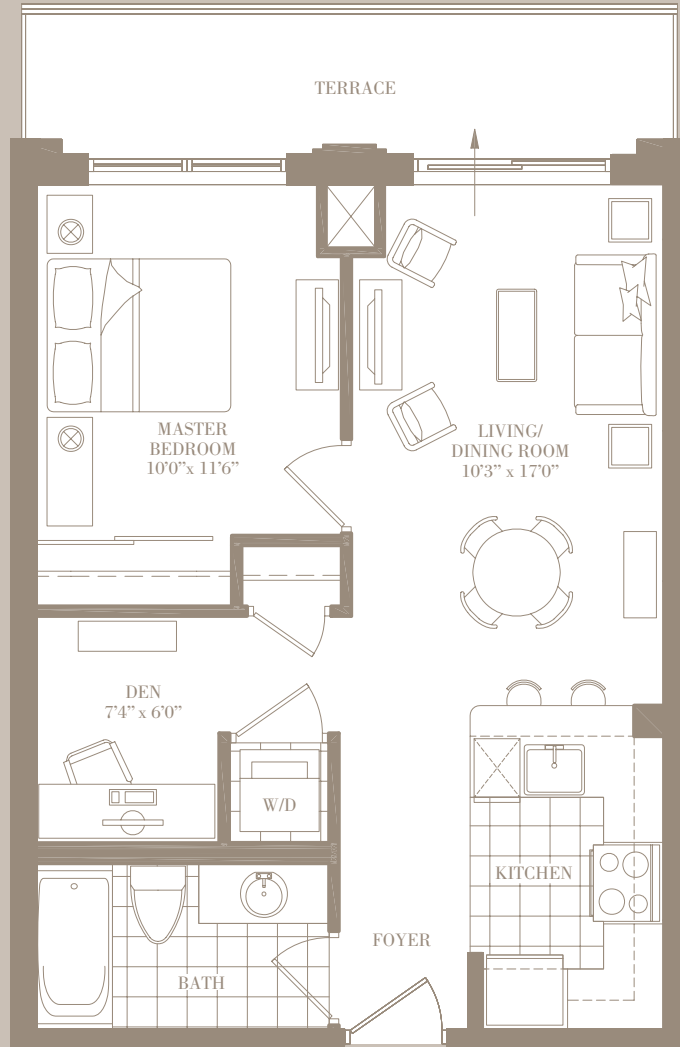

MISSISSAUGA CITY CENTRE