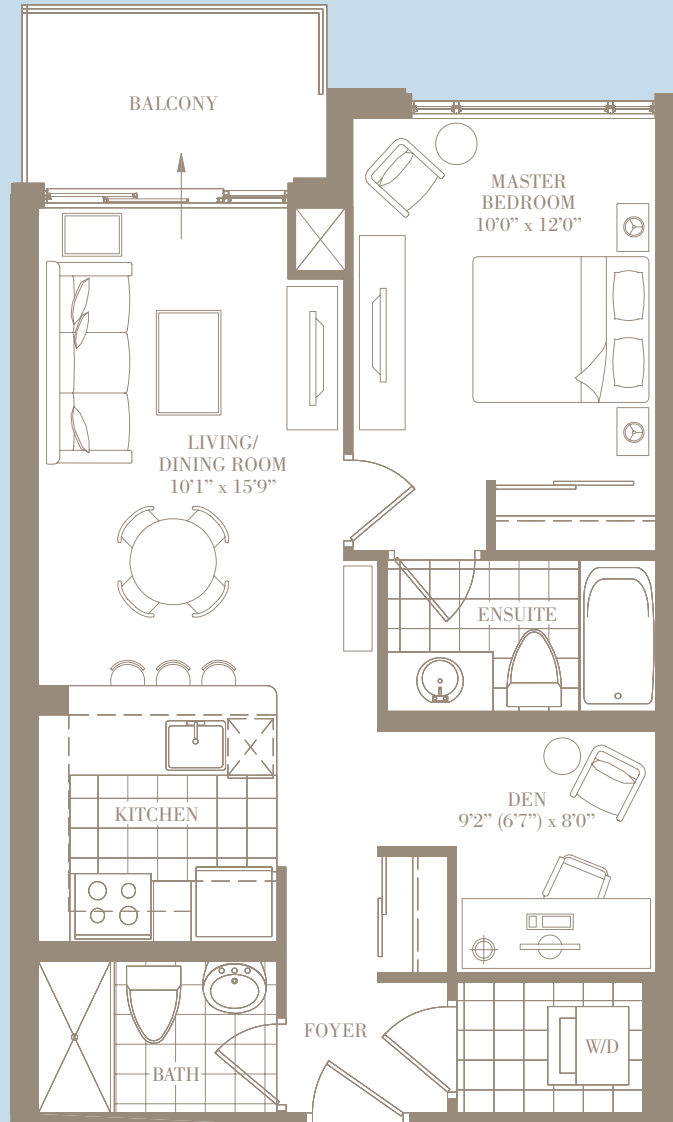

MISSISSAUGA CITY CENTRE